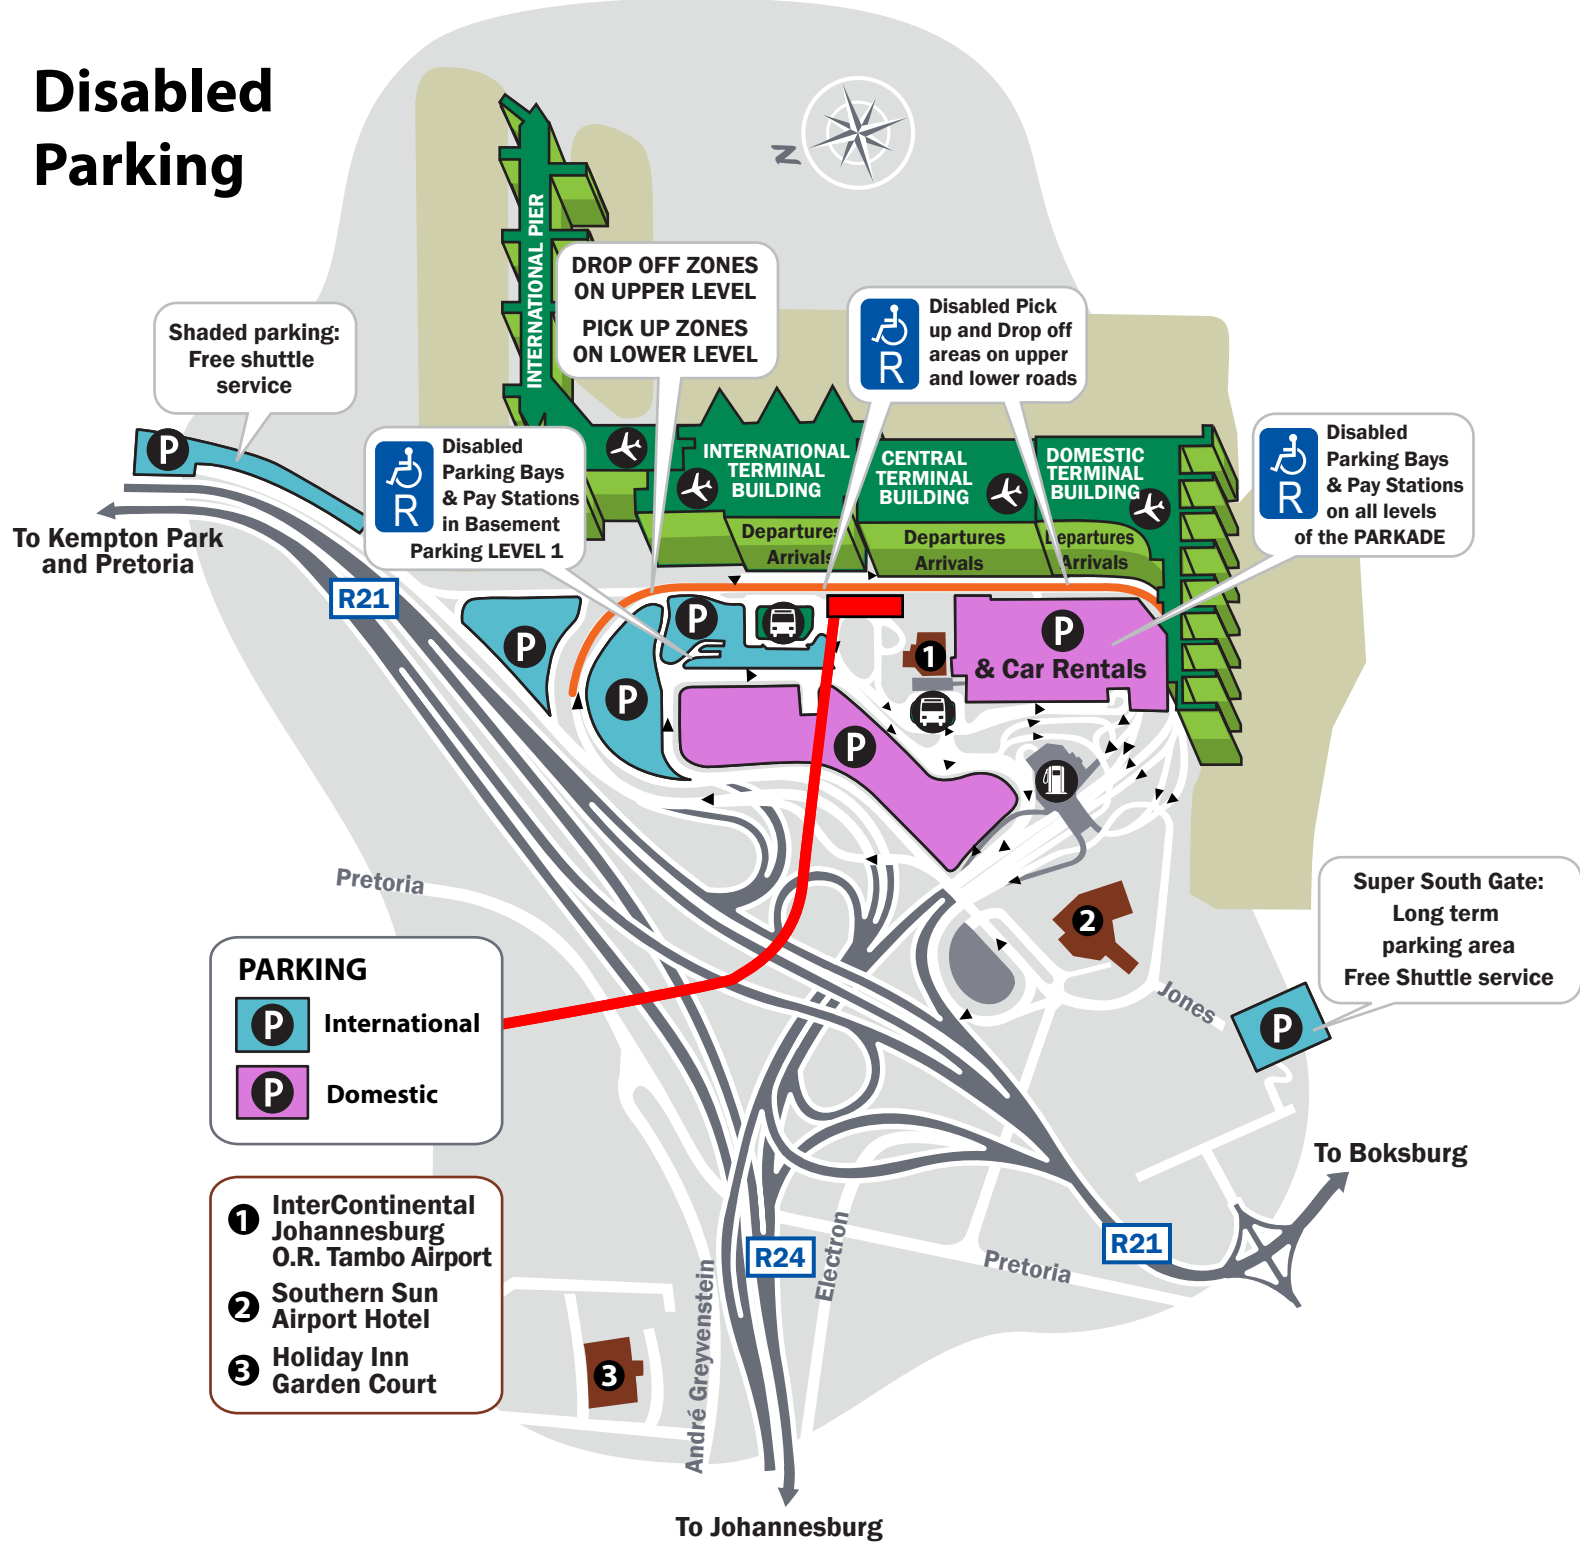

# Disabled Parking

Shaded parking:  
Free shuttle  
service

DROP OFF ZONES  
ON UPPER LEVEL  
PICK UP ZONES  
ON LOWER LEVEL

Disabled Pick  
up and Drop off  
areas on upper  
and lower roads

Disabled  
Parking Bays  
& Pay Stations  
in Basement  
Parking LEVEL 1

Disabled  
Parking Bays  
& Pay Stations  
on all levels  
of the PARKADE

To Kempton Park  
and Pretoria

R21

Pretoria

## PARKING

- P** International
- P** Domestic

- InterContinental Johannesburg O.R. Tambo Airport
- Southern Sun Airport Hotel
- Holiday Inn Garden Court

Super South Gate:  
Long term  
parking area  
Free Shuttle service

Jones

To Boksburg

R24

Electron

Pretoria

R21

To Johannesburg

3